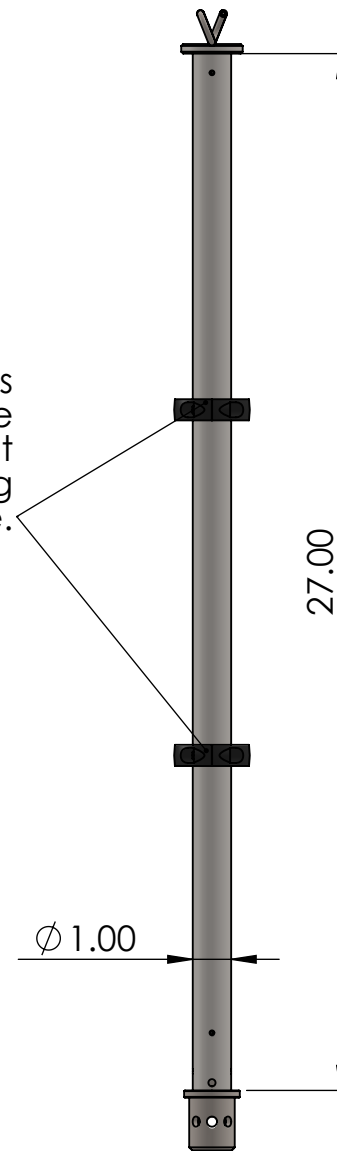

IV Bag Hook

Plug for Rowland Block

Collar position is adjustable and can be used to prevent equipment from sliding down pole.

Rowland Emergency Vehicle Products Inc.
R-606043 - Pole Equipment
Straight - Sales

SCALE: 1:5
WEIGHT:
SHEET 1 OF 1

A-01