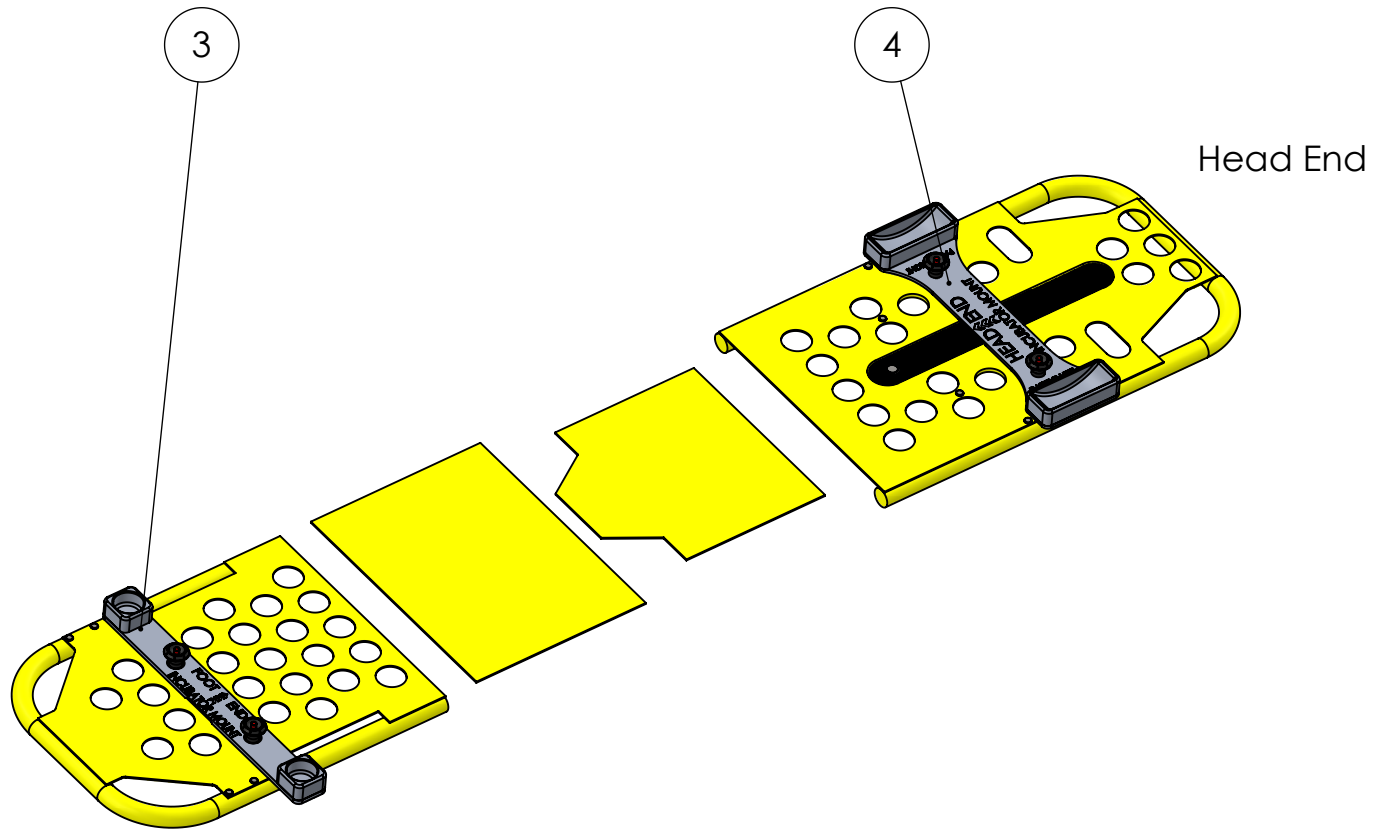

ITEM NO.	PART NUMBER	QTY.
3	R-606039 - Mount Incubator Foot End Post Cup ASM	1
4	R-606040 - Mount Incubator Head End Wheel Cup ASM	1

Rowland Emergency Vehicle Products Inc.
 R-105042 - Kit Incubator Mount
 for Stryker Power Pro (Head
 End Wheel Cups)

SCALE: 1:10
 WEIGHT:
 SHEET 1 OF 1
 A-01