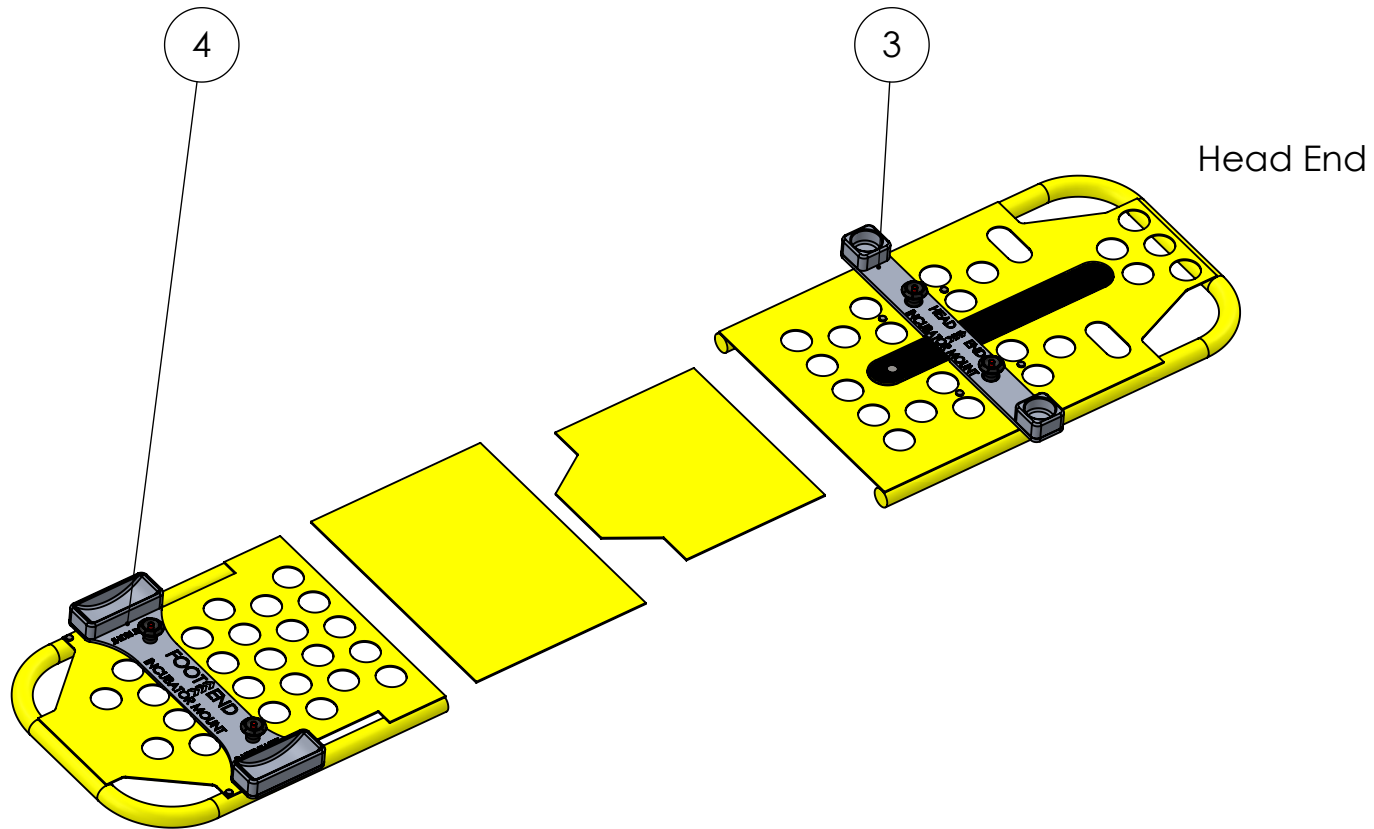

ITEM NO.	PART NUMBER	QTY.
3	R-606036 - Mount Incubator Head End Post Cups ASM	1
4	R-606037 - Mount Incubator Foot End Wheel Cups ASM	1

**Rowland Emergency Vehicle Products Inc.**  
 R-105041 - Kit Incubator Mount  
 for Stryker Power Pro (Head  
 End Post Cups)

SCALE: 1:10  
 WEIGHT:  
 SHEET 1 OF 1  
 A-01