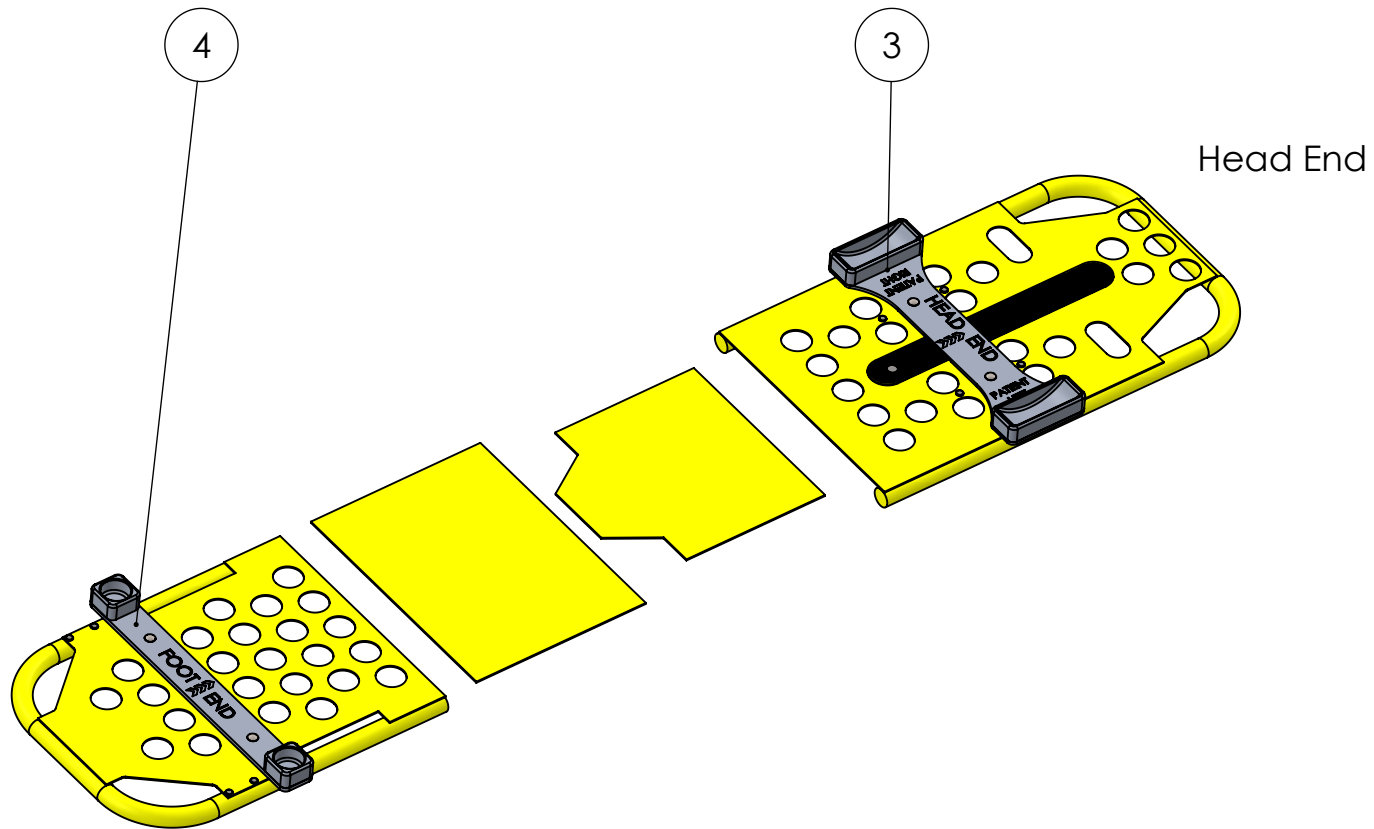

| ITEM NO. | PART NUMBER | QTY. |
|----------|---|------|
| 3 | R-606029 - Mount 9 on PowerPro Head End ASM | 1 |
| 4 | R-606030 - Mount 9 on PowerPro Foot End ASM | 1 |

Rowland Emergency Vehicle Products Inc.
R-105037 - Kit #9 Mount for
Stryker Power Pro

SCALE: 1:10
WEIGHT:
SHEET 1 OF 1

A-01